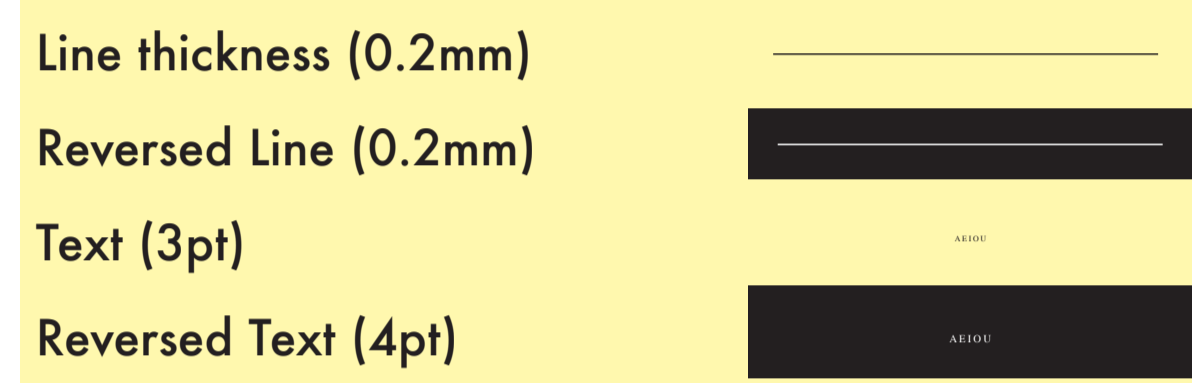

Product: ?

Quantity: ?

Product Colour

Print Colour

BRO009A3 - Brite-mat Lite - A3

Product Dimension(mm): 420x297

Minimum Print Restrictions

Any lines or text below these restrictions will result in a loss of detail when printed

Actual Artwork Size(s):

Front = - - - - -
Back = - - - - -

Please read carefully:

N/A

Available Print Area(s):

- Bleed Boundary = 426x303mm
- Max Print Area = 420x297mm
- Text limit = 412x289mm

Notes For Template User: